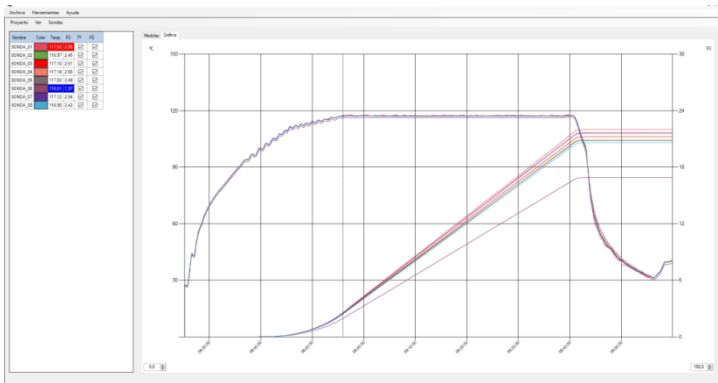

DATA ACQUISITION EQUIPMENT SdBru

DATA ACQUISITION EQUIPMENT SdBru

- Real-time process data visualization.
- Storage of process data.
- Report printing.
- Data export to CSV files.
- Data collection from temperature distribution and heat penetration studies.
- Intuitive menus and user options.
- Compatible with Windows XP and 7.
- All reports can be printed and/or exported to CSV format.
- Possibility of "in-situ" calibration.